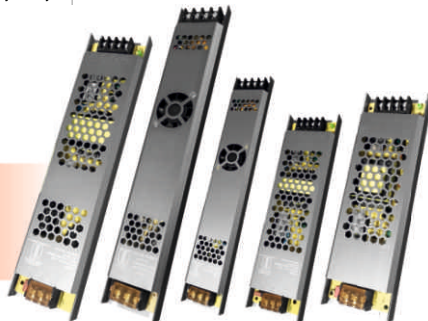

LED Drivers IP20 (SMPS)

MODEL NO.	HYF-2A-12V-24W-IP20	HYF-3A-12V-36W-IP20	HYF-5A-12V-60W-IP20	HYF-10A-12V-120W-IP20
POWER	24W	36W	60W	40W
TYPE	Regular Slim	Regular Slim	Ultra Slim	Ultra Slim
IP RATING	IP20	IP20	IP20	IP20

MODEL NO.	HYF-12.5A-12V-150W-IP20	HYF-16.5A-12V-200W-IP20	HYF-25A-12V-300W-IP20	HYF-33A-12V-396W-IP20
POWER	150W	200W	300W	396W
TYPE	Ultra Slim	Ultra Slim	Ultra Slim	Ultra Slim
IP RATING	IP20	IP20	IP20	IP20