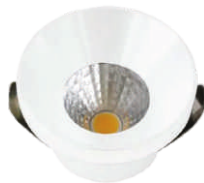

FANCY 3W

PRODUCT CODE: HYFARHCOBR-278
OPTIONS: ROSE GOLD, BLACK & WHITE BODY

ROSE GOLD

BLACK

WHITE

TECHNICAL SPECIFICATIONS	HYFARHCOBR-278 3W
INPUT VOLTAGE	AC 90V ~ 265V
INPUT POWER	3W
LED DRIVER	ISOLATED DRIVER
COLOR TEMPERATURE (CCT)	3000K, 4000K, & 6500K
DIMENSIONS	30 × 37 × 31 mm
LUMENS	630
BEAM ANGE	20°