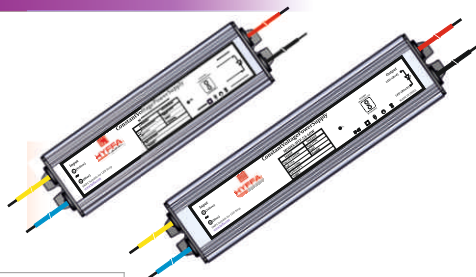

LED Drivers IP65 (SMPS)

MODEL NO.	HYF-3A-12V-36W-IP65	HYF-5A-12V-60W-IP65
POWER	36W	60W
BODY COLOR	Grey	Grey
IP RATING	IP 65	IP 65
MATERIAL	Aluminum heavy body	Aluminum heavy body