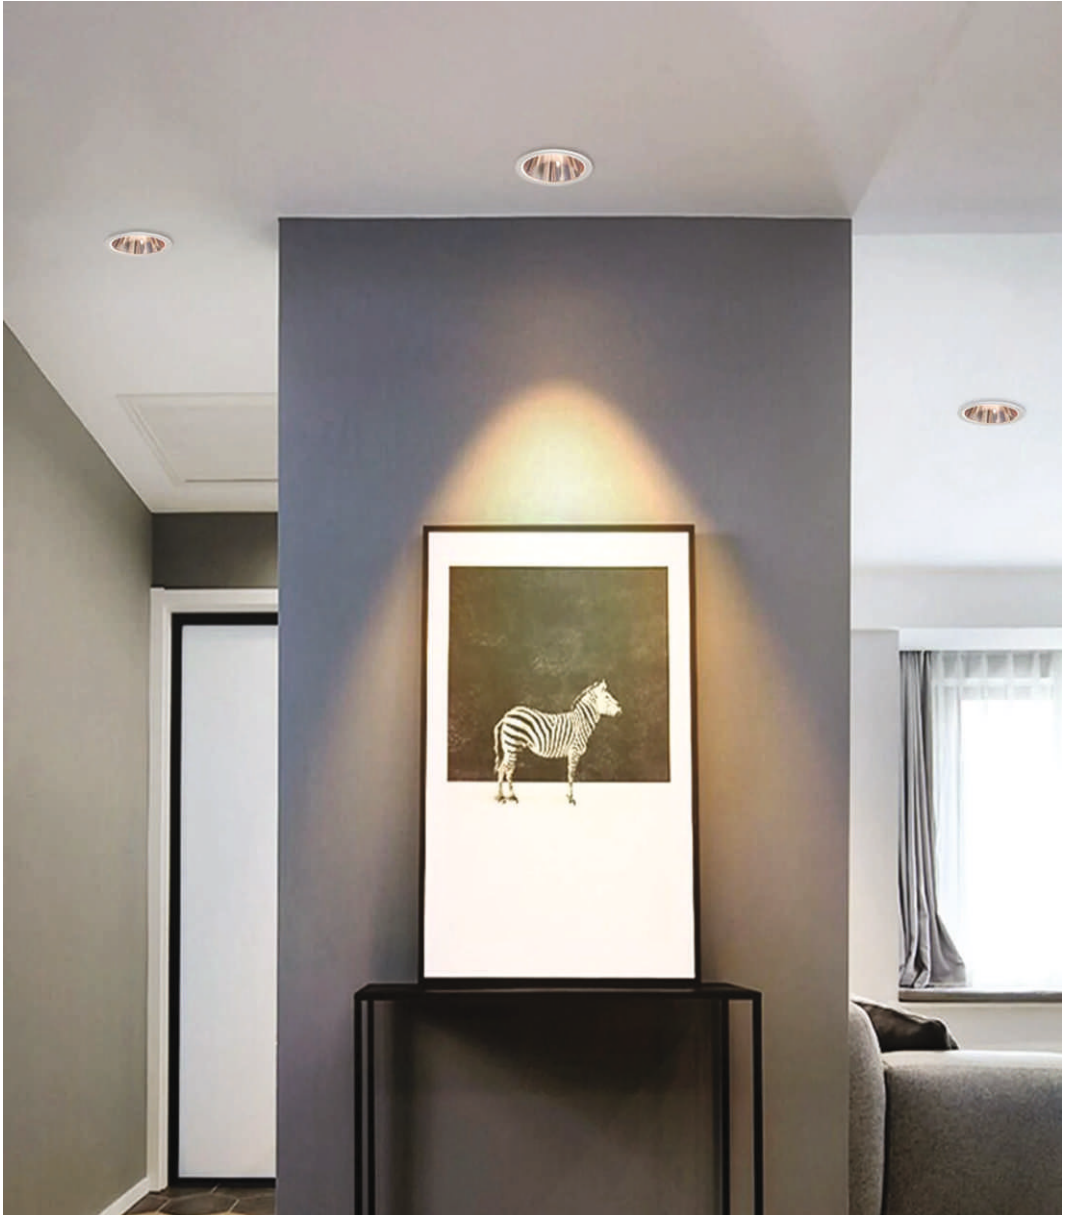

(Remote Optional)

SQUARE BODY COB DOWN LIGHT

PRODUCT CODE: HYFARHCOBS3CCT 138
OPTIONS: BLACK & WHITE BODY

TECHNICAL SPECIFICATIONS	HYFARHCOBS3CCT 138-7W	HYFARHCOBS3CCT 138-12W
INPUT VOLTAGE	AC 90V ~ 265V	AC 90V ~ 265V
INPUT POWER	7W	12W
LED DRIVER	ISOLATED DRIVER	ISOLATED DRIVER
COLOR TEMPERATURE (CCT)	3000K 4000K 6500K 3 in 1 / Dimmable & Tunable with Remote	3 in 1 / Dimmable & Tunable with Remote
DIMENSIONS	61 × 68 × 75 mm	73 × 80 × 85 mm
LUMENS	630	1080
BEAM ANGE	35°	35°