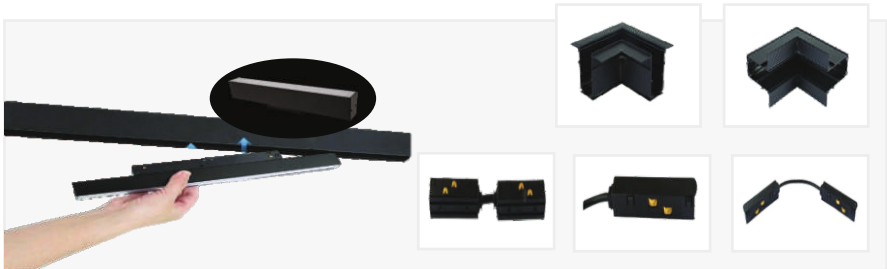

SR NO.	PRODUCT PICTURE	PRODUCT CODE	POWER
1		MAGNETIC TRACK CHANNEL RECESSED	1MTR
			2MTR
			3MTR
2		MAGNETIC TRACK CHANNEL SURFACE	1MTR
			2MTR
			3MTR
3		MAGNETIC LAZER	6W
			12W
4		MAGNETIC PROFILE	10W
			20W
5		MAGNETIC TRACK	10W
			20W
6		DOUBLE SOFT	
7		JOINTER	
8		JOINTER	
9		RECESSED CORNER	
10		RECESSED CORNER	

LED MAGNETIC TRACK LIGHTS